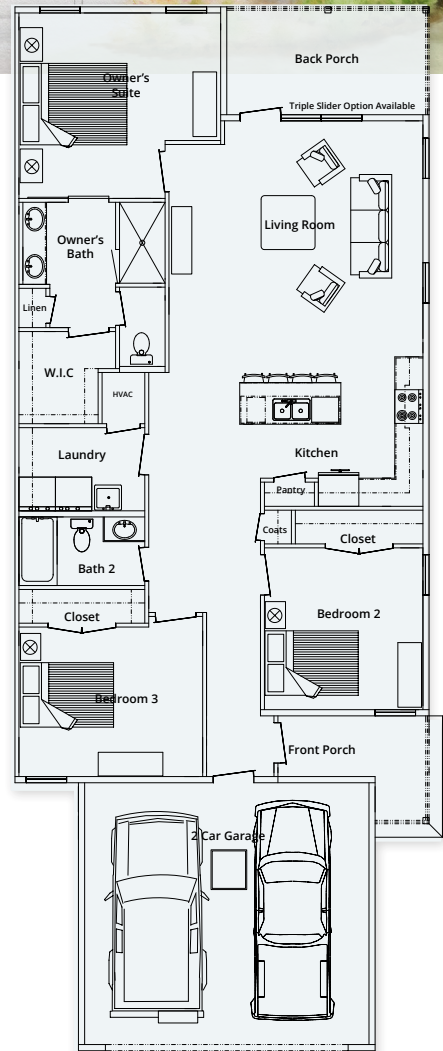

VITA

1,555 Sq Ft

3 Bedrooms | 2 Bathrooms

It's easy to welcome guests when home is the Vita. Visitors enjoy privacy and access, without disturbing the solitude of your deluxe owner's suite at the opposite end of the home. Flooded with natural light, the heart of the home is the wide-open kitchen/living room.

- Attached two-car garage
- Private rear patio with screened-in option
- Second and third bedrooms with shared full bath
- Top Whirlpool appliances
- Granite in kitchen with quartz option
- Tech-friendly buried fiber optic cable
- Drought-resistant, native landscaping and nature views