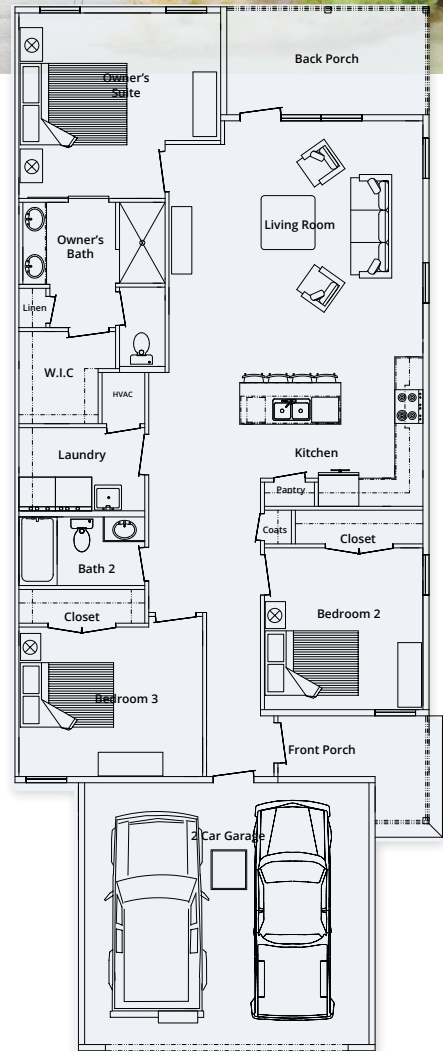

VITA

1,555 Sq Ft

3 Bedrooms | 2 Bathrooms

It's easy to welcome guests when home is the Vita. Visitors enjoy privacy and access, without disturbing the solitude of your deluxe owner's suite at the opposite end of the home. Flooded with natural light, the heart of the home is the wide-open kitchen/living room.

- Attached two-car garage
- Private rear patio with screened-in option
- Second and third bedrooms with shared full bath
- Top Whirlpool appliances
- Granite in kitchen with quartz option
- Tech-friendly buried fiber optic cable
- Drought-resistant, native landscaping and nature views